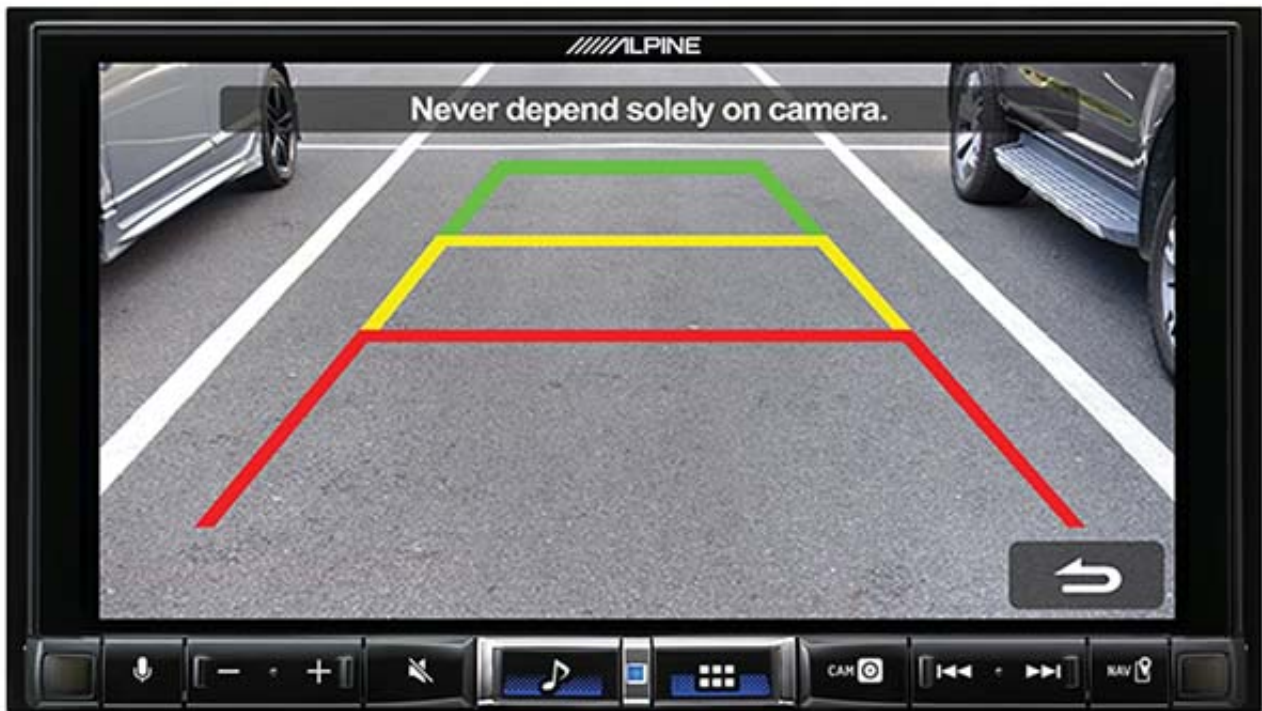

Add a Rear Camera and More

The Alpine iLX-507 includes two camera inputs to add a front, side, or rearview camera (sold separately). The rearview camera includes a distance guide display that overlays guidelines onto the screen for ease when moving in reverse.

For information on third party apps, please visit the [Apple CarPlay](#) and [Android Auto](#) websites. Android, Android Auto and Google Play are trademarks of Google, Inc.

Specs:

- Screen Size: 7"
- Overall Dimensions: 7" x 4" x 2-6/16" (WxHxD)
- Screen Resolution: WXGA 1280 x 720px (720P HD)
- PowerStack™ Capable: Yes
- HDMI Input: 1
- HDMI Output: 1
- iDataLink Maestro Capable: Yes
- SiriusXM Ready: Yes
- Camera Input: 2 RCA