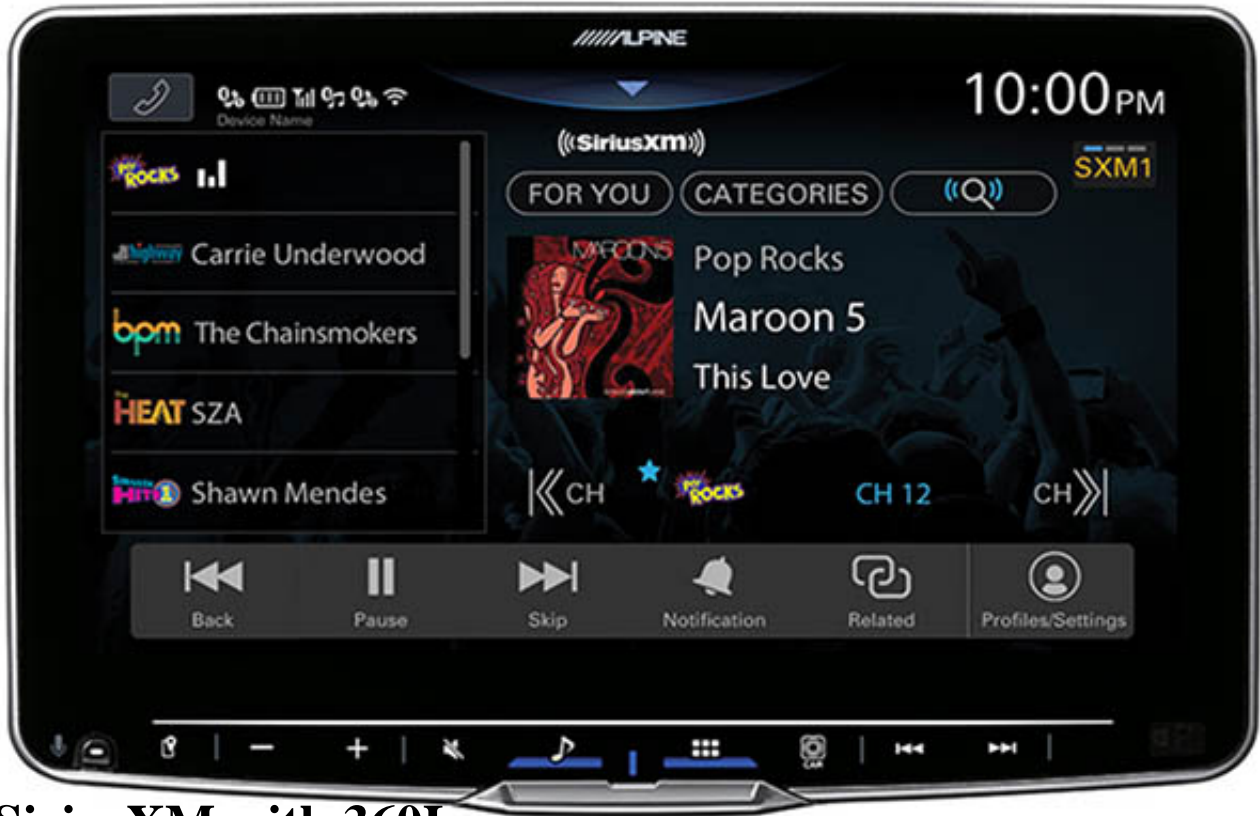

SiriusXM with 360L

Alpine is the first aftermarket car audio company to offer SiriusXM-Ready® head units enhanced with 360L. SiriusXM with 360L combines satellite and streaming features, to give you the widest variety of ad-free music, and the best in sports, news, talk, and comedy. SiriusXM-Ready® with 360L is available on compatible Alpine head units and requires the SXV300 Tuner and subscription (sold separately).