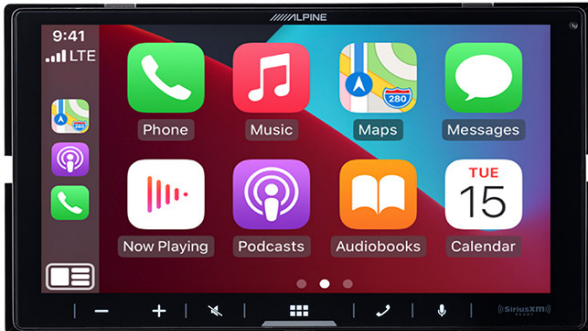

# Alpine iLX-W670 7" Mechless In-Dash Receiver

**Brand:** Alpine Car Audio  
**Product Code:** iLX-W670-Alpine  
**Availability:** In Stock  
**UPC:** 793276085566  
**EAN:** 793276085566  
**MPN:** ALPINE iLX-W670  
**Location:** Cleveland, Ohio

## Short Description

Add Apple CarPlay and AndroidAuto to your vehicle with this 7" touchscreen with Bluetooth and USB

## Description

The iLX-W670 has all the features you need on a 7-inch touchscreen such as Apple CarPlay, Android Auto, SiriusXM, rear camera input, Bluetooth, USB and much more while maintaining Alpine's legendary sound quality with a 13-band equalizer and 3-pairs of 4V RCA pre-outs.

## INTUITIVE INTERFACE

The iLX-W670 boasts a vibrant 7-inch double-DIN touchscreen display with an easy-to-use interface to ensure seamless integration into your vehicle's dashboard. Whether you're navigating, selecting your favorite tunes, or engaging with apps, the intuitive interface makes every interaction simple and quick.