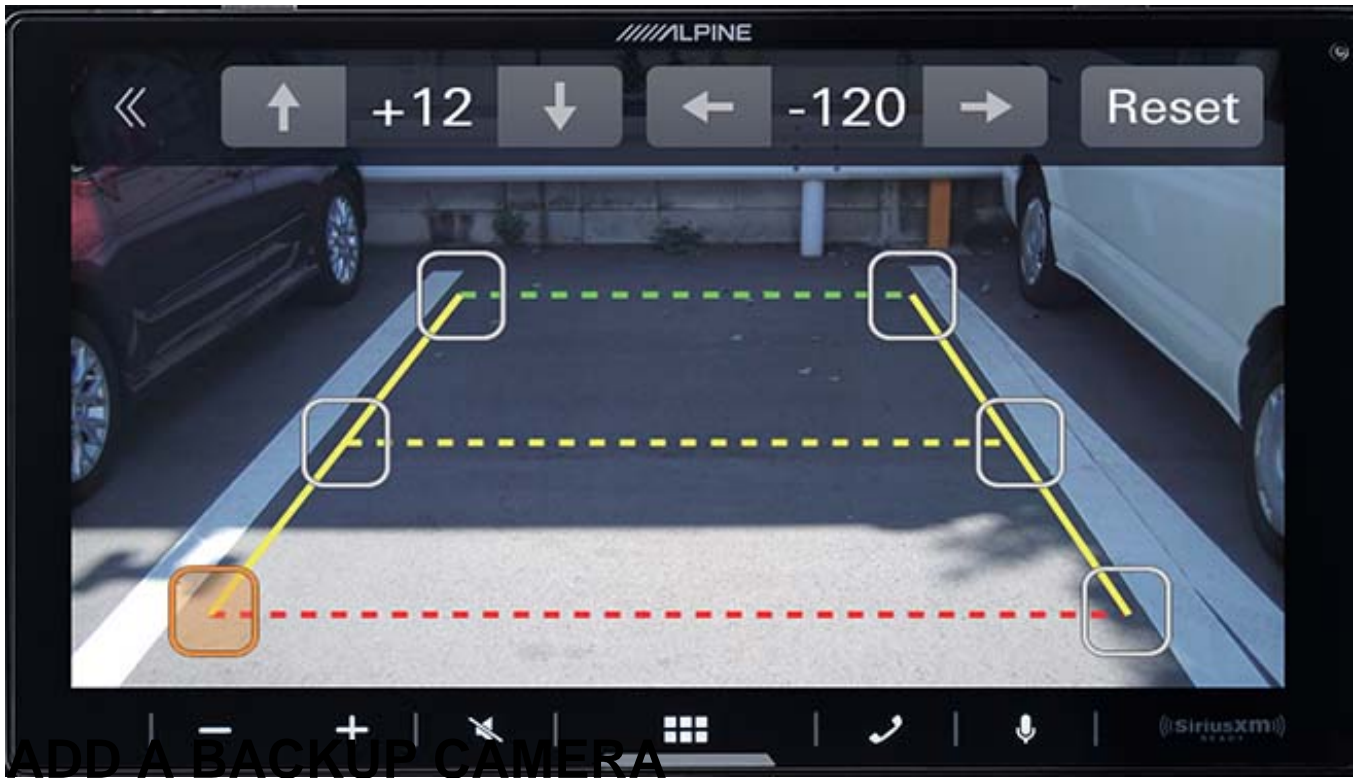

With an integrated camera input, the Alpine iLX-W670 allows you to add a front or rear-view camera to your vehicle making parking and maneuvering in tight spaces a breeze.