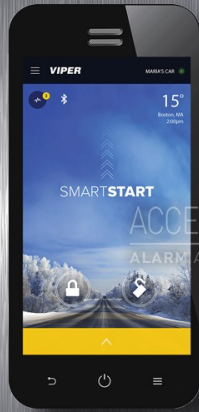

## Short Description

**Remote start your 2015- 2019 Mercedes-Benz CLS Class WITH factory installed Push To Start button** from virtually anywhere in the world with your smartphone utilizing the Viper SmartStart APP or through your factory fob. You can also track, lock, unlock and open the trunk through your phone.

## **Product Gallery**

**VIPER®**

**REMOTE START**  
SMARTPHONE REMOTE START

**PHONE NOT INCLUDED**  
[www.access1alarm.com](http://www.access1alarm.com)

**FACTORY  
KEY START**

**FACTORY FOB**  
REMOTE START CONTROL

[www.access1alarm.com](http://www.access1alarm.com)

**VIPER®**

**REMOTE START**  
SMARTPHONE REMOTE START

**PHONE NOT INCLUDED**  
[www.access1alarm.com](http://www.access1alarm.com)