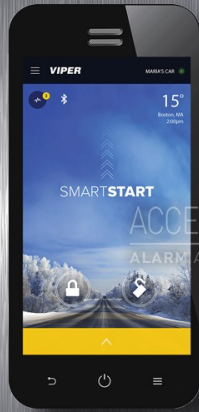

## 2016-2019 Mercedes-Benz GLE Class Smartphone Viper GPS SmartStart System With OEM PTS

**Brand:** Viper

**Product Code:** SKS-GLE-16-PTS-GPS

**Availability:** 2 - 3 Days

**UPC:** SKSNG166D4

**Price:** \$1,699.99

### Short Description

**Remote start your 2016-2019 Mercedes-Benz GLE Class WITH factory installed Push To Start button** from virtually anywhere in the world with your smartphone utilizing the Viper SmartStart APP or through your factory fob. You can also track, lock, unlock and open the trunk through your phone.

## **Product Gallery**

**VIPER®**

**REMOTE START**  
SMARTPHONE REMOTE START

**PHONE NOT INCLUDED**  
[www.access1alarm.com](http://www.access1alarm.com)

**FACTORY  
KEY START**

**FACTORY FOB**  
REMOTE START CONTROL

[www.access1alarm.com](http://www.access1alarm.com)

**VIPER®**

**REMOTE START**  
SMARTPHONE REMOTE START

**PHONE NOT INCLUDED**  
[www.access1alarm.com](http://www.access1alarm.com)