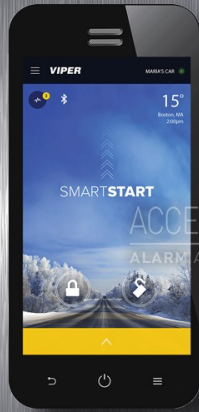

## **Product Gallery**

**VIPER®**

**REMOTE START**  
SMARTPHONE REMOTE START

**PHONE NOT INCLUDED**  
[www.access1alarm.com](http://www.access1alarm.com)

**FACTORY  
KEY START**

**FACTORY FOB**  
REMOTE START CONTROL

[www.access1alarm.com](http://www.access1alarm.com)

**VIPER®**

**REMOTE START**  
SMARTPHONE REMOTE START

**PHONE NOT INCLUDED**  
[www.access1alarm.com](http://www.access1alarm.com)