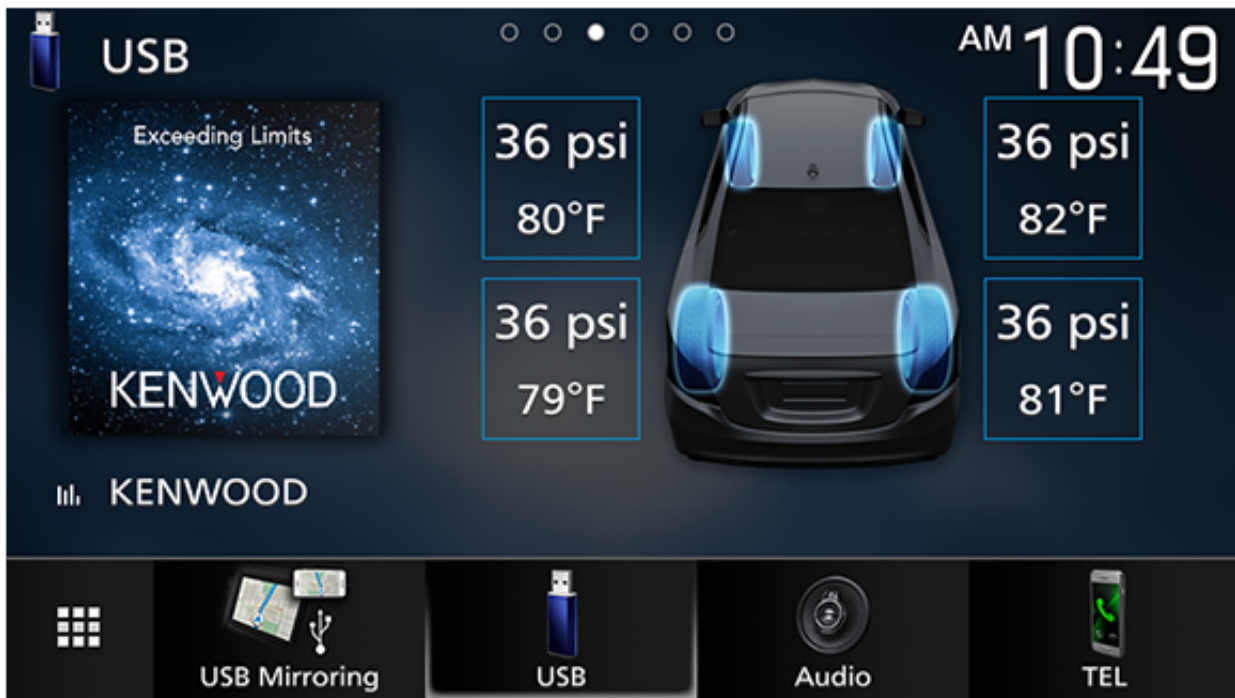

Description

KENWOOD DMX7709S

6.8" Navigation Receiver with Apple CarPlay® and Android Auto™

\$399.95

Safe, Smart and Comprehensive Control with Apple CarPlay™

Apple CarPlay™ is a safer way to use your iPhone in the car. Simply talk to Siri or touch the receiver's display to get directions from Apple Maps, make phone calls, listen to voicemail, send and receive texts, and listen to music from Apple Music or your favorite 3rd party streaming services like Pandora and Spotify, all in a way that allows you to stay focused on the road. With the latest iOS version (iOS 12.0 and higher), 3rd party navigation apps like Google Maps and Waze are also supported.

Android Auto for Easy Connectivity

Android Auto was designed with safety in mind, helping you to minimize distractions and stay focused on the road. KENWOOD's multimedia receivers combine an intuitive voice controlled interface with a large touch screen and superior sound quality, making it the perfect complement for your in-car life. You can even listen to and control music from your favorite streaming services like Pandora and Spotify. Navigate to where you need to with Google Maps or Waze.