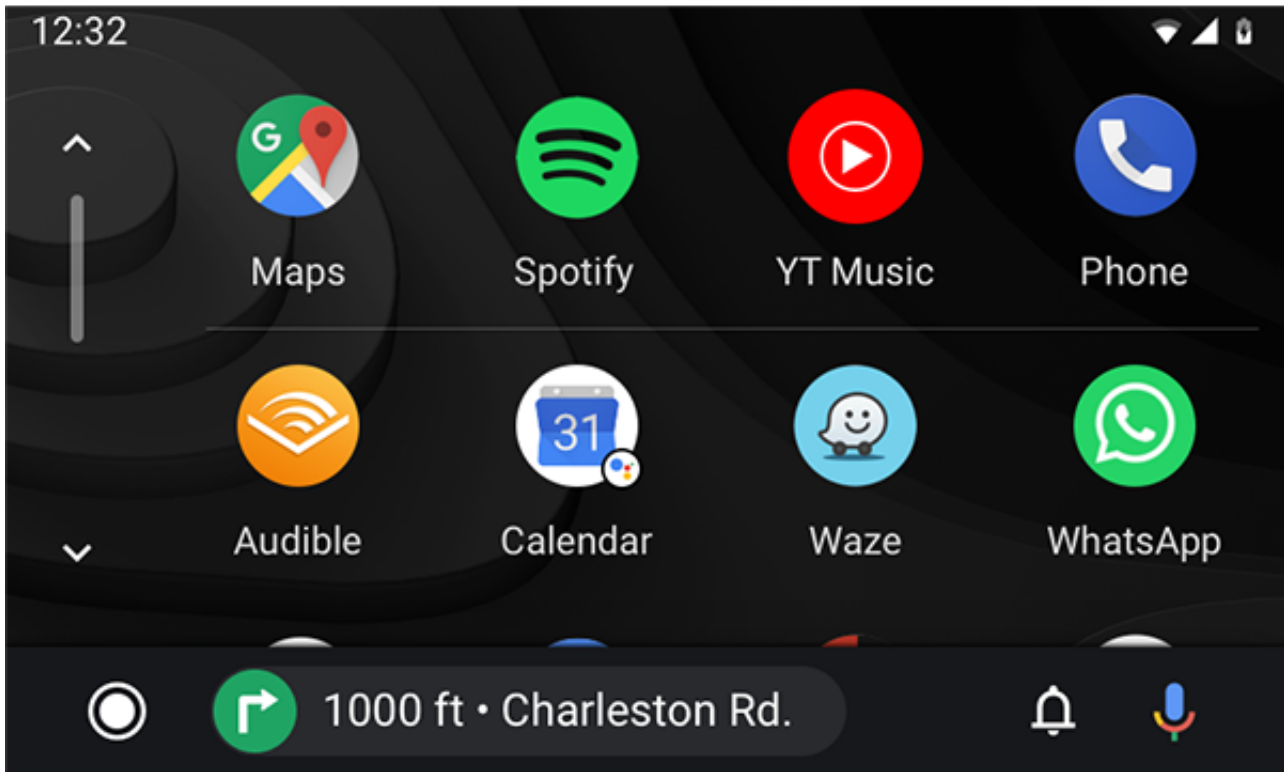

Description

KENWOOD DMX7709S

6.8" Navigation Receiver with Apple CarPlay® and Android Auto™

\$399.95

Safe, Smart and Comprehensive Control with Apple CarPlay™

Apple CarPlay™ is a safer way to use your iPhone in the car. Simply talk to Siri or touch the receiver's display to get directions from Apple Maps, make phone calls, listen to voicemail, send and receive texts, and listen to music from Apple Music or your favorite 3rd party streaming services like Pandora and Spotify, all in a way that allows you to stay focused on the road. With the latest iOS version (iOS 12.0 and higher), 3rd party navigation apps like Google Maps and Waze are also supported.

Android Auto for Easy Connectivity

Android Auto was designed with safety in mind, helping you to minimize distractions and stay focused on the road. KENWOOD's multimedia receivers combine an intuitive voice controlled interface with a large touch screen and superior sound quality, making it the perfect complement for your in-car life. You can even listen to and control music from your favorite streaming services like Pandora and Spotify. Navigate to where you need to with Google Maps or Waze.